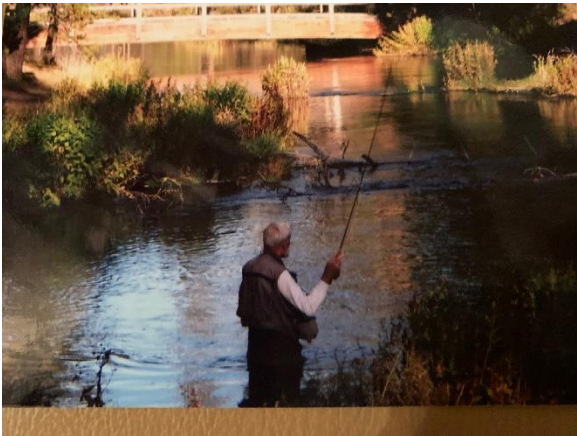

Andy Andrew's pictures from previous adventures in Oregon:

Chef's hat and all...

Dinner all set

Waiting for dinner

Sitting round the fire

Tube fishing on a lake

Mt. Hood from Lawrence Lake

A quiet evening fishing expedition